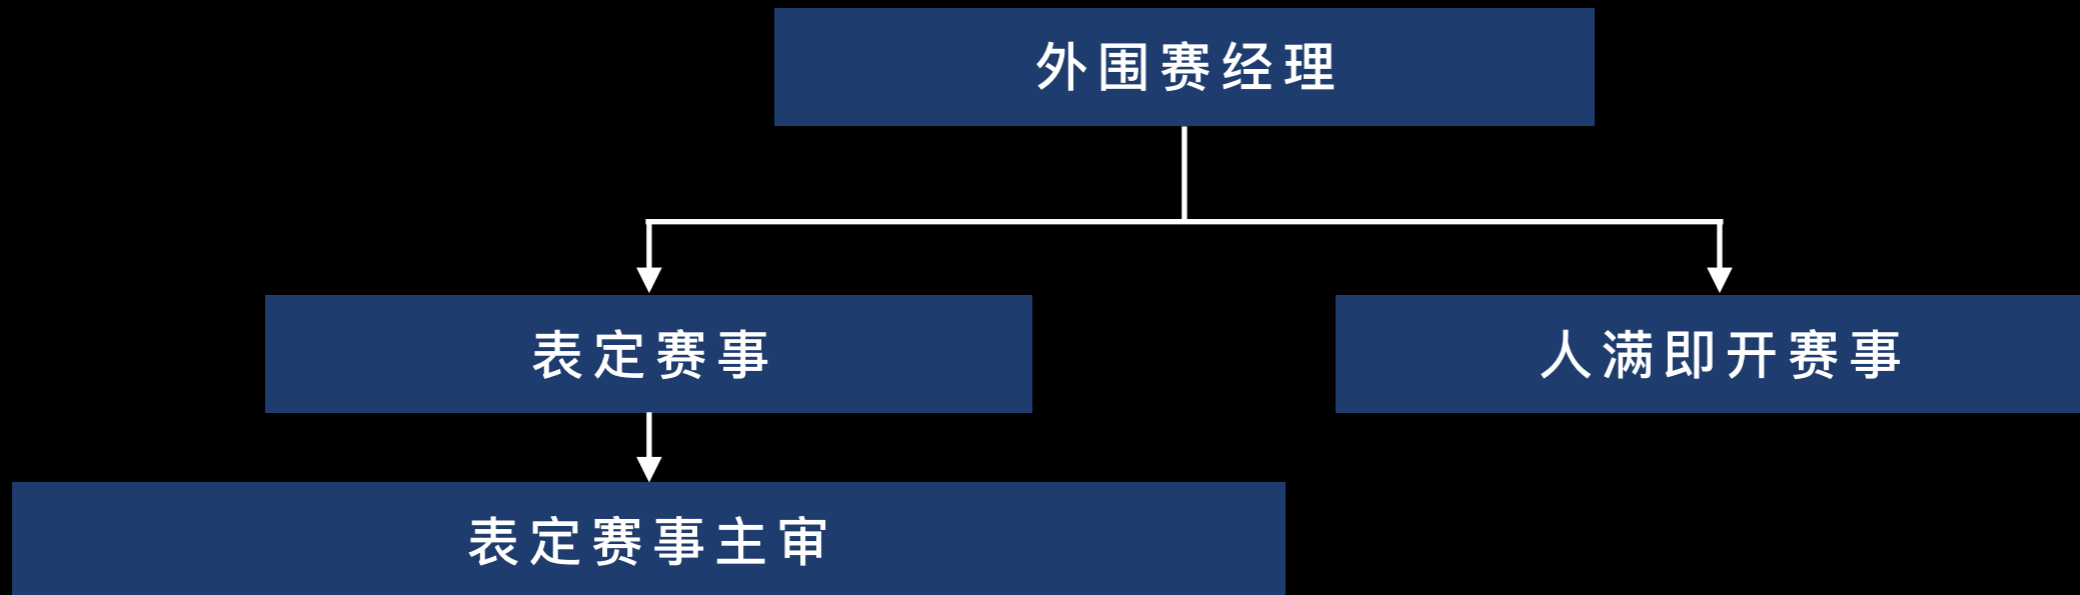

观察

- 观察对局避免可能问题发生

SIDE EVENT

嗯。。。还有呢？

你可能会在比赛中看
到。。。。

分组表

Judge meeting	8:00 AM
Post seatings	8:45 AM
Player meeting	9:00 AM
R1 Starts	9:10 AM
Post final standings	8:00 PM

Head Judge	Scott Marshall
XO	Edwin Zhang
Scorekeepers	Zhaoben Xu
Judge Manager	Hans Wang
RC	Edwin Zhang
Side Event Manager	Alex Yeung